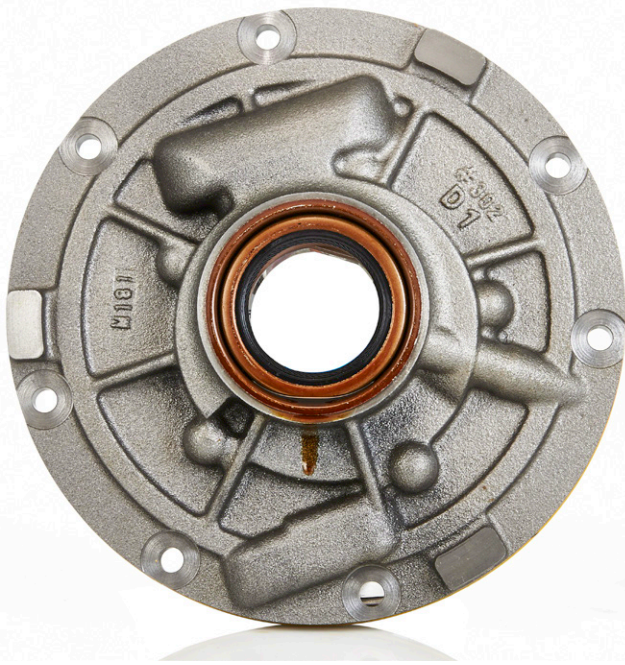

NEW PRODUCT

PUMP BODY WITH GEARS 4L80

Bulletin No. 051807

GFX Number	41793
Application	4L80
Description	Pump Body With Gears
Years	1997-on
Industry #	Various
OEM Number	Various
Availability	In-stock, ready to ship

LOOKING FOR MORE OEM PARTS?

GFX is a Miami based distributor and manufacturer of Standard Clutch Release Bearings, Automatic Transmission Steel Plates and Automatic Transmission Hard Parts. GFX has over 50 years experience in the Transmission aftermarket industry.